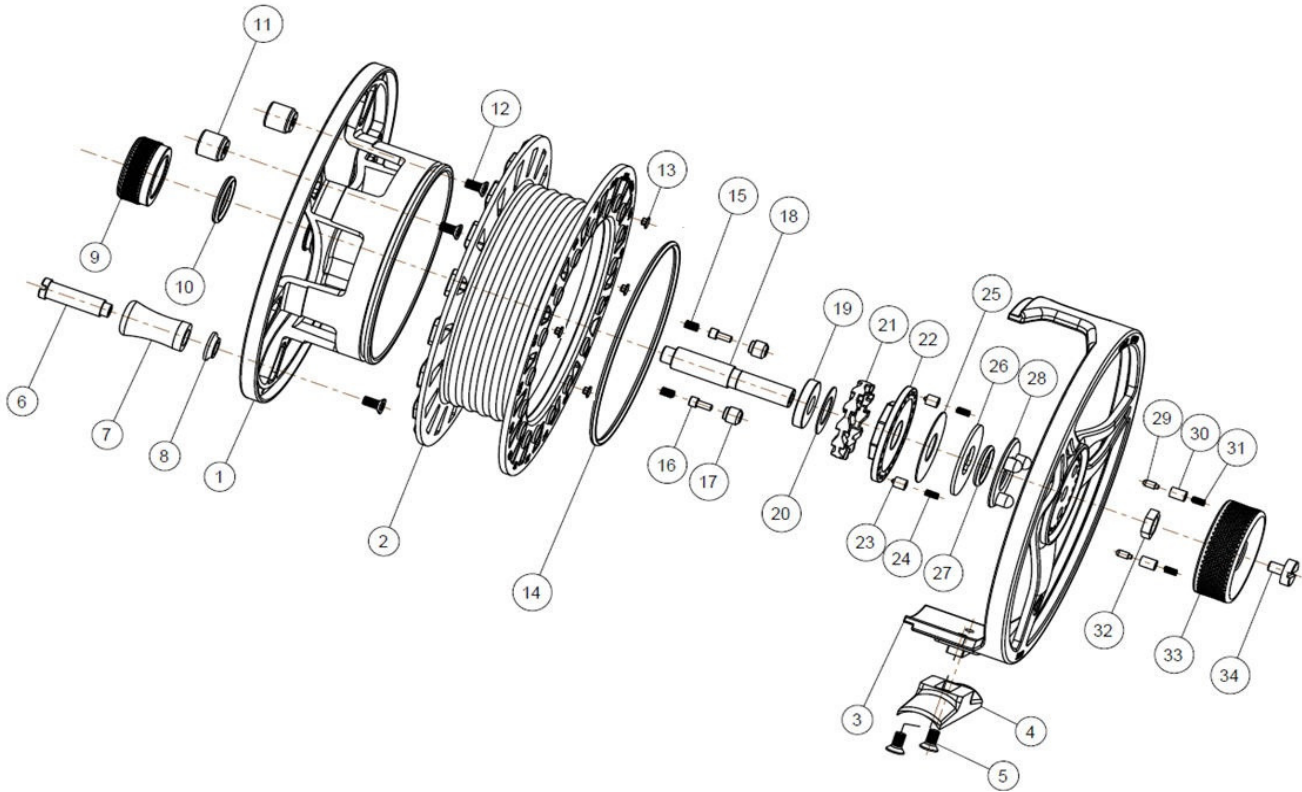

**PARTS LIST FOR GREYS GTS 500 5/6/7, GTS 500 7/8/9**

#	DESCRIPTION	QTY	PART NO.		GREYS STYLE NO.	
			GTS500 5/6/7	GTS500 7/8/9	GTS500 5/6/7	GTS500 7/8/9
1	Spool (colour: black)	1	1366683	1366690	N/A	N/A
2	Cassette	1	1360965	1360966	N/A	
3	Frame (colour: black)	1	1366684	1366691	N/A	N/A
4	Reel Foot (colour: black)	1	1328365		GRX1005SP1	
5	Reel Foot Screw M3X6	2	1328380		GRXR010P911	
6	Handle Shaft	1	1328397		GRXR010P928	
7	Handle Knob (nylon)	1	1328396		GRXR010P927	
8	Handle Washer	1	1328395		GRXR010P926	
9	Latch Nut (colour: black)	1	1366685		N/A	
10	Latch Nut O-Ring	1	1328332		GRGX50SP04	
11	Handle Balance	2	1366686		N/A	
12	Screw M2.5X6	3	1328400		GRXR010P931	
13	Cartridge Pin	4	1328335		GRGX50SP07	
14	Cassette O-Ring	1	1366687		N/A	
15	Clutch Drive Spring	2	1328769		H00036P17	
16	Clutch Drive Plunger	2	1328333		GRGX50SP05	
17	Clutch Plunger Holder	2	1328768		H00036P16	
18	Main Shaft	1	1366688		N/A	
19	Bushing	1	1328291		GREXF05SP6	
20	Small Drag Washer	1	1328293		GREXF05SP8	
21	Clutch Drive Plate	1	1328262		GREXF05SP15	
22	Clutch Body	1	1328259		GREXF05SP12	
23	Spool Click Pin	2	1328276		GREXF05SP28	
24	Spool Click Spring	2	1328277		GREXF05SP29	
25	Large Drag Washer	1	1328294		GREXF05SP9	
26	Small Key Washer	1	1328263		GREXF05SP16	
27	O-Ring	1	1328288		GREXF05SP39	
28	Push Plate	1	1328338		GRGX50SP10	
29	Drag Knob Click Pin	2	1328373		GRXR010P4	
30	Drag Knob Click Pin Holder	2	1328340		GRGX50SP12	
31	Drag Knob Click Pin Spring	2	1328372		GRXR010P3	
32	Main Shaft Nut	1	1328268		GREXF05SP20	

#	DESCRIPTION	QTY	PART NO.		GREYS STYLE NO.	
			GTS500 5/6/7	GTS500 7/8/9	GTS500 5/6/7	GTS500 7/8/9
33	Drag Knob (colour: black)	1	1366689		N/A	
34	Drag Knob Screw	1	1328341		GRGX50SP13	

Reel Part Numbers: GTS 500 5/6/7, 1360961, GTS 500 7/8/9, 1360962

24 00      Drawn: 04-09-2014  
 Drawing Version: 34-13137-00